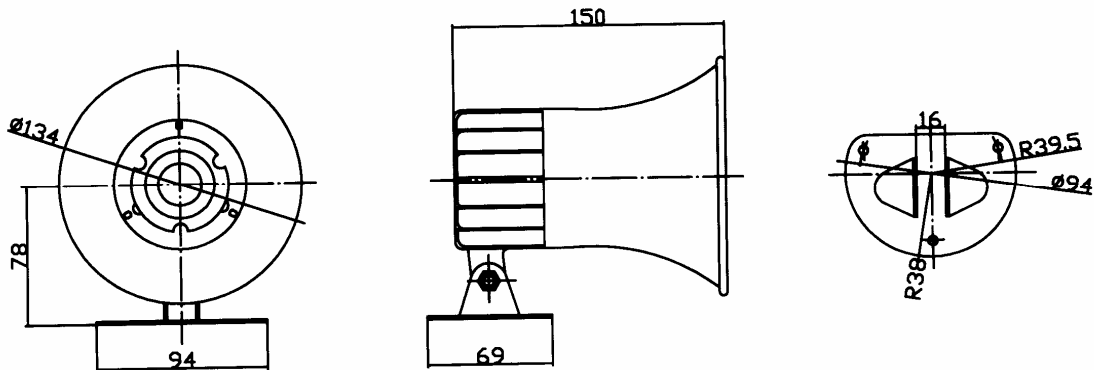

SIREN/HORN SPEAKER

GF-SS15 (GF-SP15)

SPECIFICATION

1. Rated Voltage: 6-12V DC
2. S. P. L. : 115dB/M
3. Power Rating: 15W
4. Impedance: 8 ohm
5. Freq. Range: 350-7k Hz
6. Color: White or Black
7. Size: 134*150mm